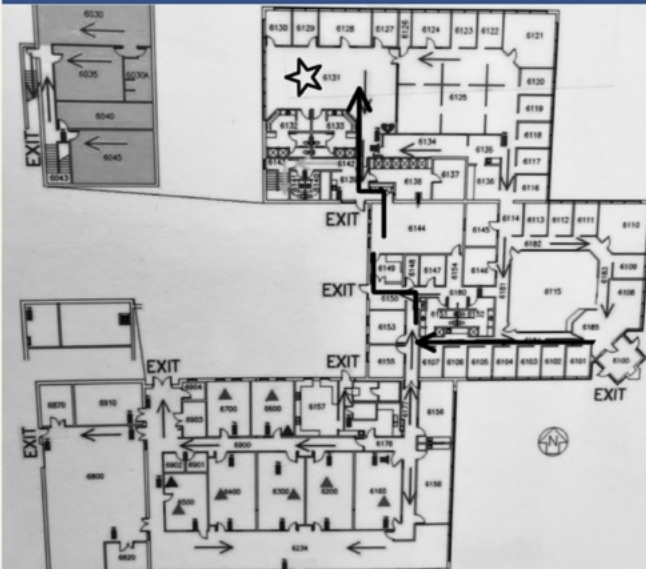

### BUILDING DIRECTIONS: BACK DOOR

1. In the back of the building, there is a courtyard.
2. When looking at the courtyard, you are going to enter the left-most door along the back wall.
3. You will enter a kitchenette space, continue straight, and enter the Wellbeing and Exercise Lab.

### BUILDING DIRECTIONS: FRONT DOOR

1. Enter the main doors and walk down the hallway on the left.
2. Once you can no longer continue straight, take a right. You should see a water fountain to the right.
3. After a few paces, take a left turn past some large freezers.
4. Take a quick right into 6149, a hallway with printers and desks.
5. Continue straight until you cannot. You will enter a kitchenette space on the left.
6. On the right is the Wellbeing and Exercise Lab.